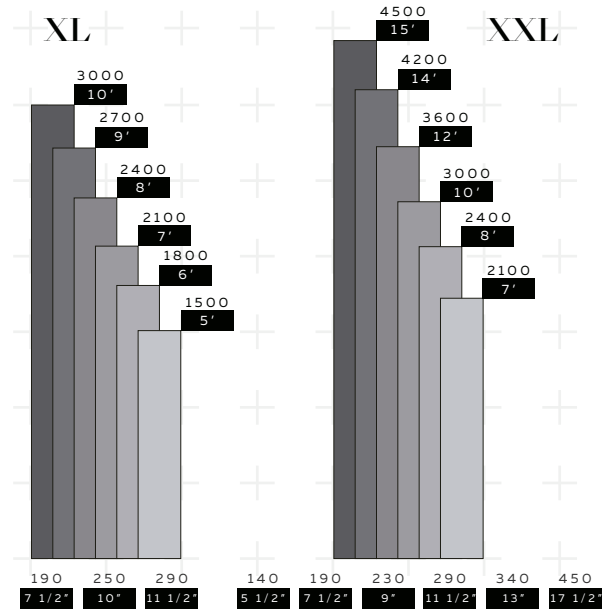

STORIA

PREMIUM FLOORING

HARDWOOD · PORCELAIN · VINYL · MARBLE

Showroom: 3200 N Miami Ave (Suite B), Miami, FL 33127
www.storiaflooring.com / Ph. +1 305 900 6760

Luxury Collection / Oak - Walnut

DATASHEET

French Oak Woods

Formats from 3.5" up to 17.5" width and random lengths from 5' up to 15' long. "True balance technology" (3 layers) to give much more stability. You can pick from four different grades according to the amount of knots and color variation you like. Customize your color.

GRATO prides itself on the long lasting relationships their team has nurtured within the wood industry. It's for this reason, for their meticulous attention to detail, and for their philosophy of hand picking its woods, that they are able to provide the finest gradeings and XXL sizes of wood planks.

Tech specs

True Balance technology

(3 layer wood)

This line is the first one to count with a new technology called "True Balance", which has an extra bottom layer of hardwood to give it much more stability and resistance against humid conditions.